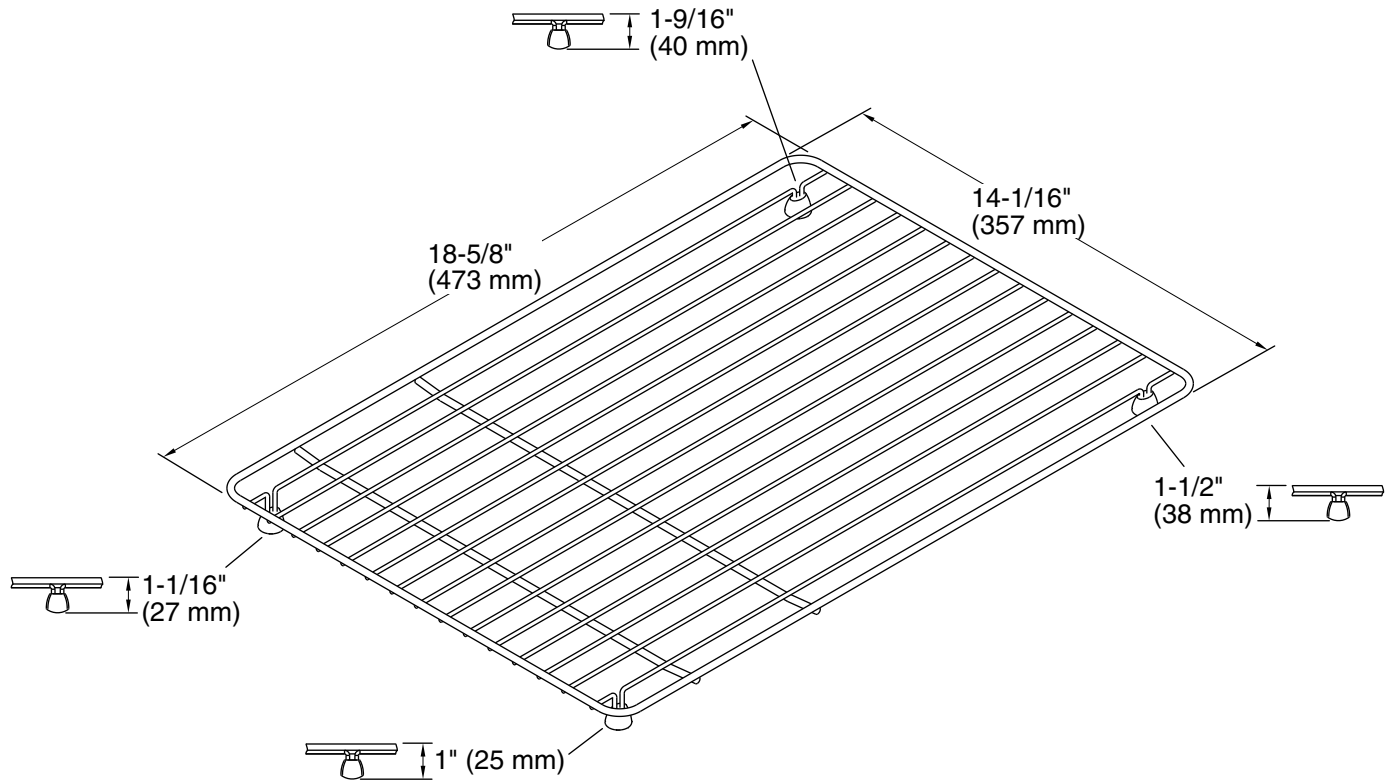

Features

- Fits in the left side of K-5871 Riverby sinks.
- Included with K-5871 Riverby sinks.
- Helps protect sink surface from daily wear.
- Dishwasher-safe.
- Rubber feet provide added protection.
- Recommended for use with the K-6255 Riverby right-hand rack.

Available Colors/Finishes

Color tiles intended for reference only.

Color	Code	Description
	ST	Stainless Steel

Technical Information

All product dimensions are nominal.

Material: Stainless Steel